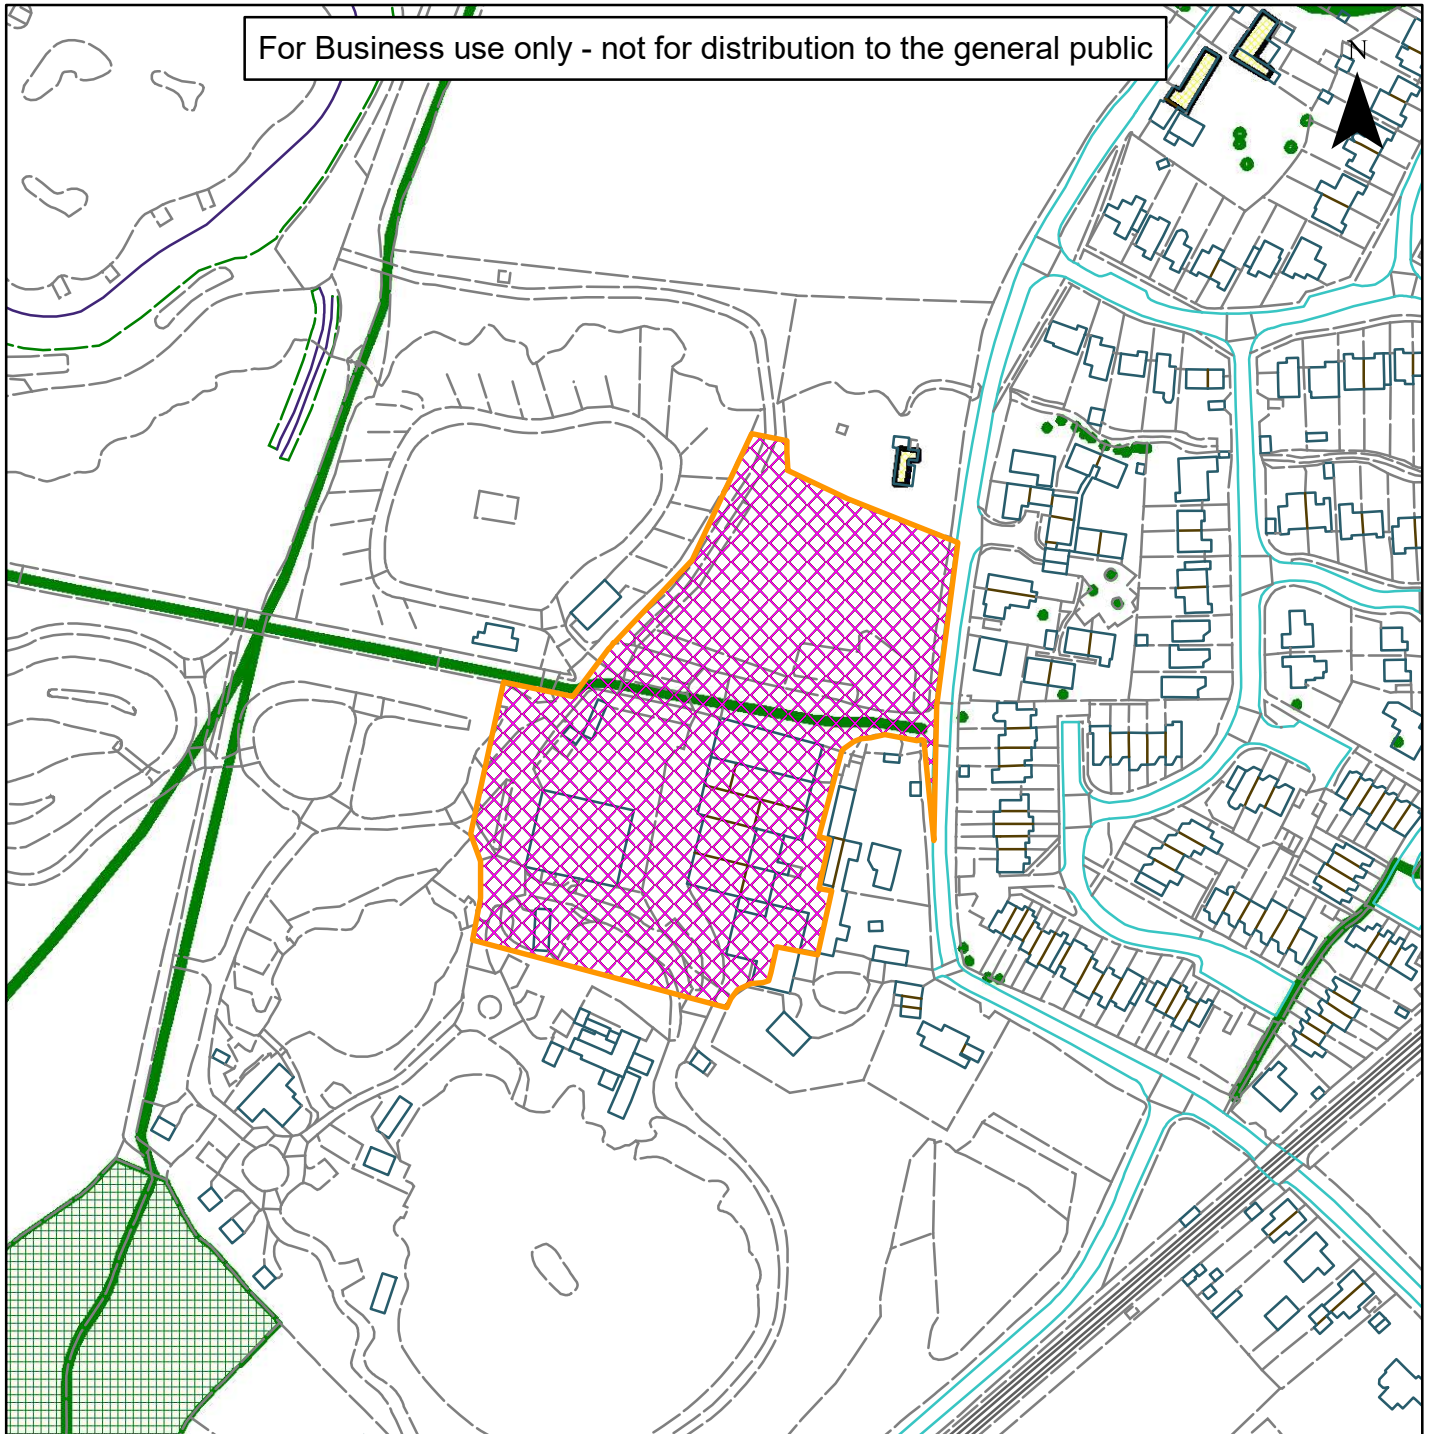

06) DC/21/2697

**Horsham
District
Council**

Land at Summers Ponds, Chapel Road, Barns Green, West Sussex

For Business use only - not for distribution to the general public

Scale: 1:2,500

Reproduced by permission of Ordnance Survey map on behalf of HMSO. © Crown copyright and database rights (2019). Ordnance Survey Licence.100023865